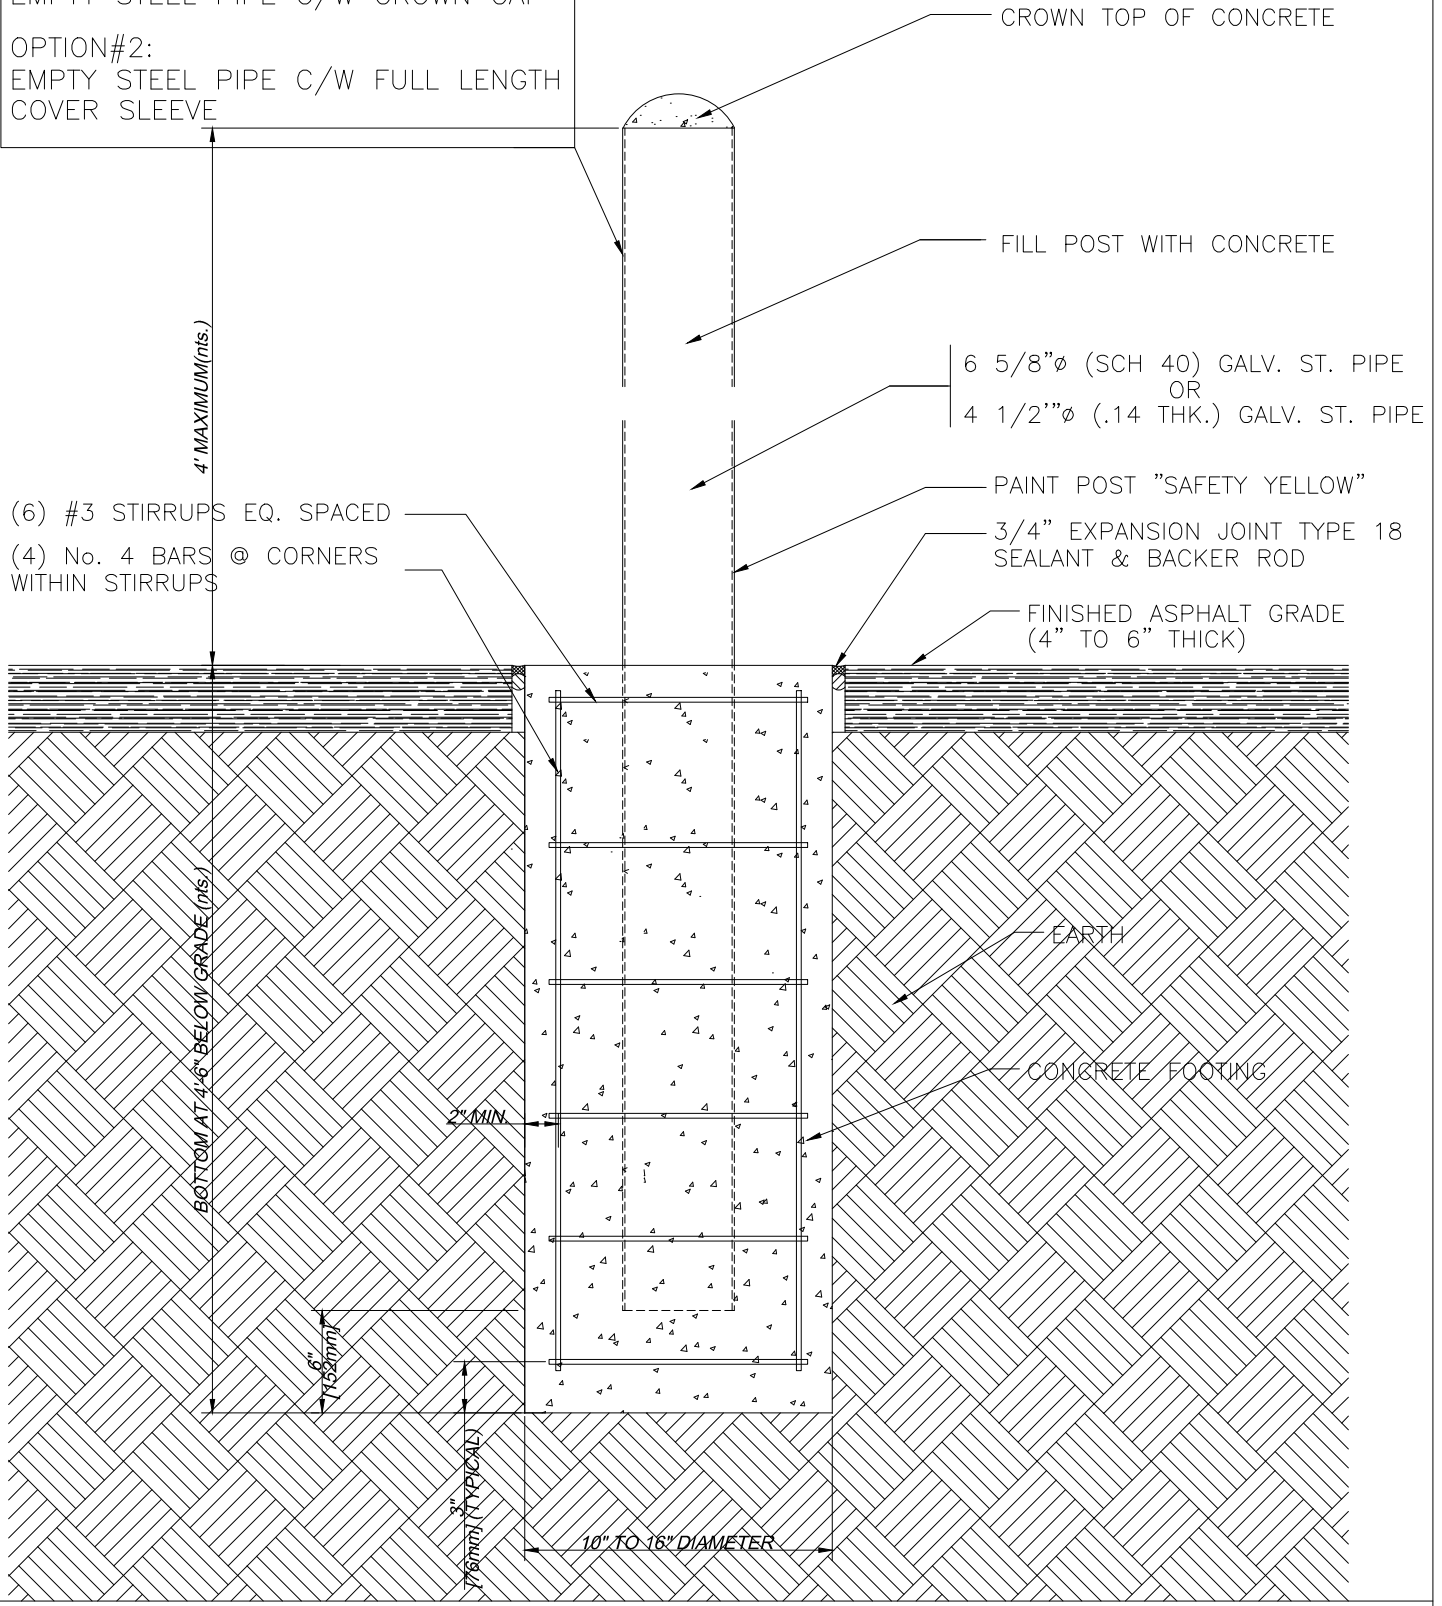

OPTION#1:  
EMPTY STEEL PIPE C/W CROWN CAP

OPTION#2:  
EMPTY STEEL PIPE C/W FULL LENGTH  
COVER SLEEVE

COMMENTS:

TITLE: **BOLLARD STYLE AB-5**

DESCRIPTION: **6 5/8" DIA. POST WITH RE-BARS**

DRAWING No. **AB-5**