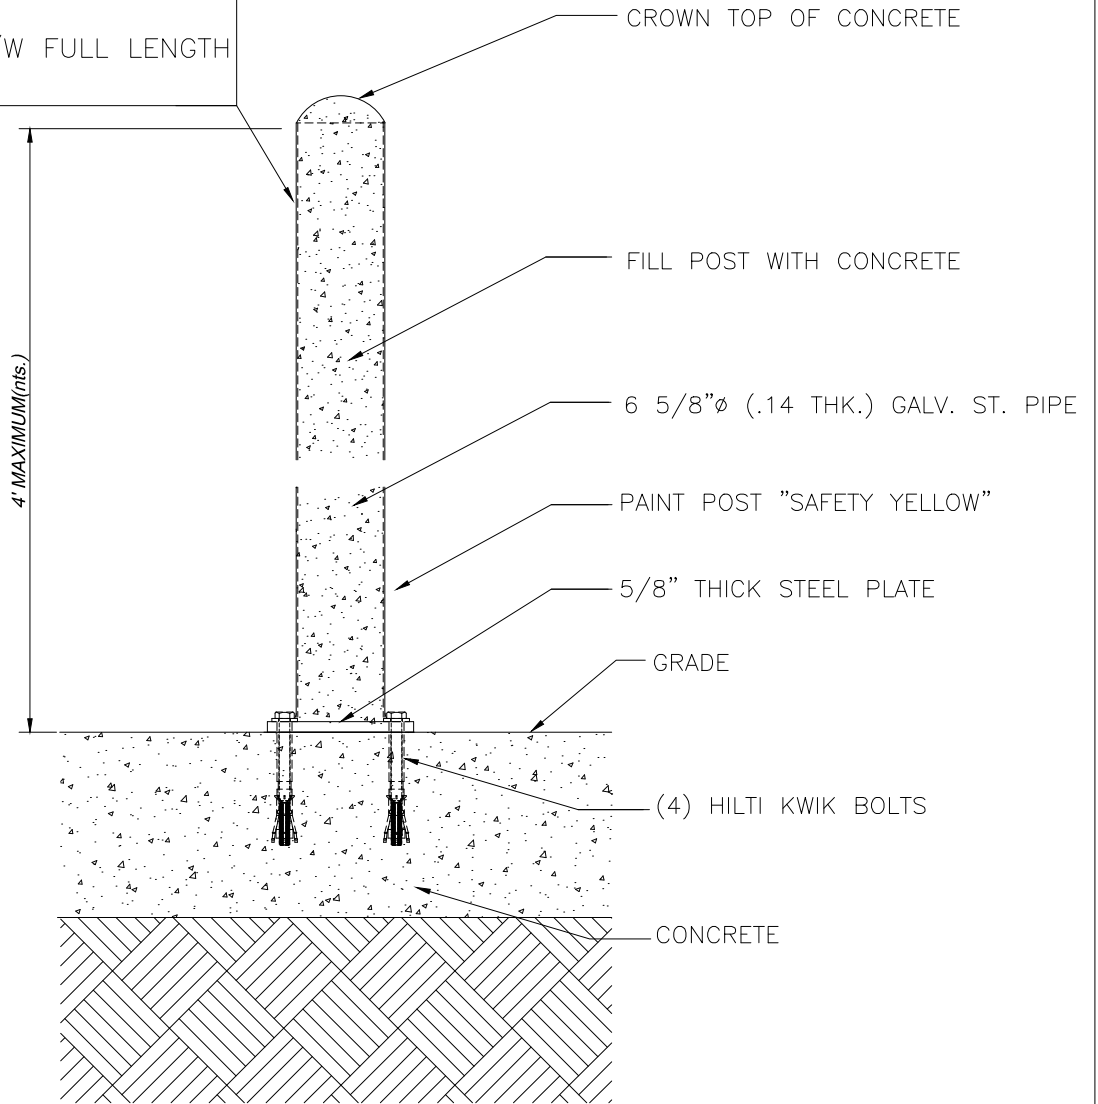

TOP VIEW

OPTION#1:  
EMPTY STEEL PIPE C/W CROWN CAP

OPTION#2:  
EMPTY STEEL PIPE C/W FULL LENGTH  
COVER SLEEVE

MATERIAL: 4 1/2"(.14 THICK) STEEL GALVANIZED PIPE.

COMMENTS:

TITLE:

BOLLARD STYLE AB-2

DRAWING No.

DESCRIPTION:

4 1/2" DIAMETER POST & PLATE

AB-2

CHK'D:

DATE: FEB. 5/2021