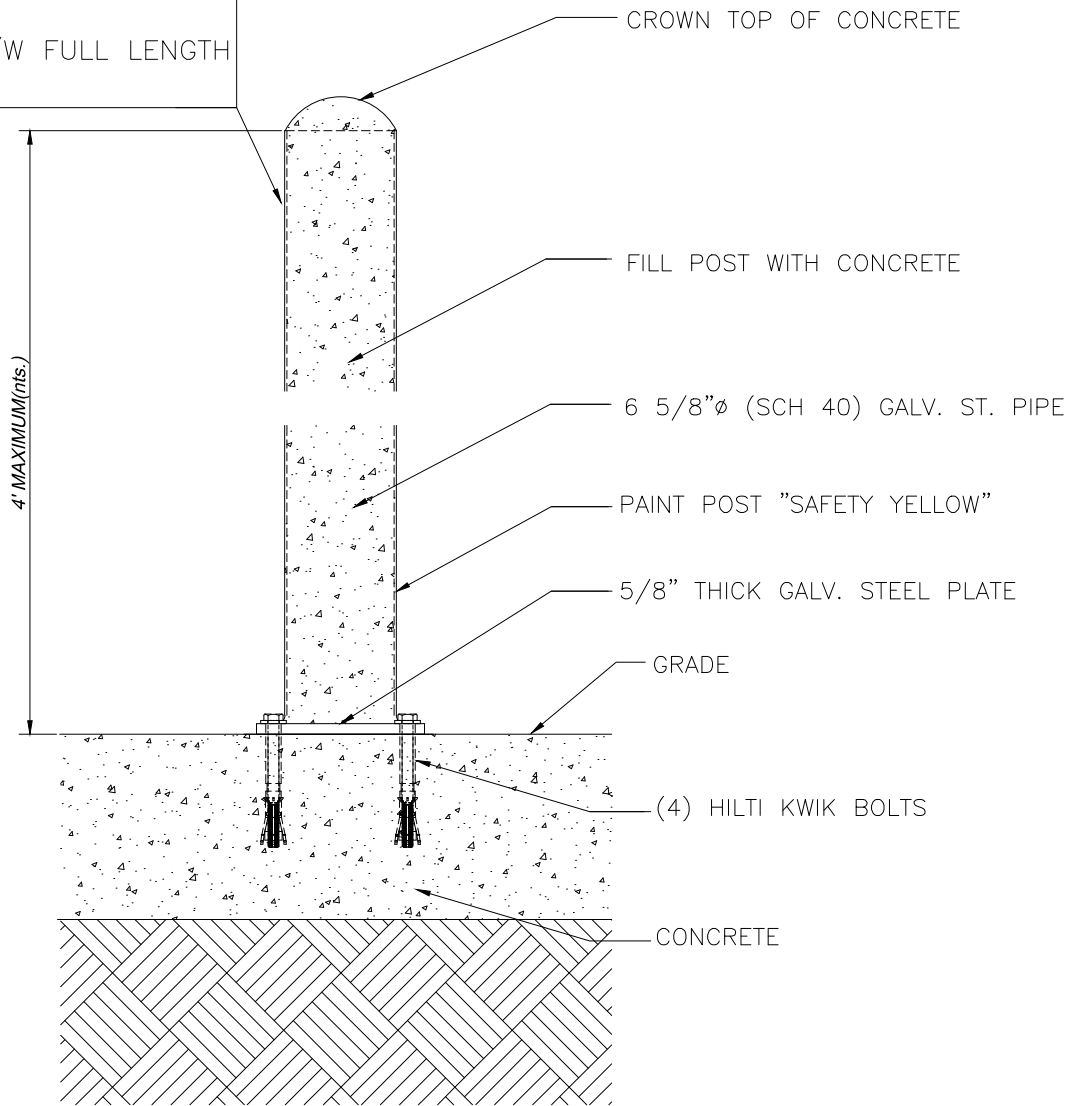

TOP VIEW

OPTION#1:
EMPTY STEEL PIPE C/W CROWN CAP

OPTION#2:
EMPTY STEEL PIPE C/W FULL LENGTH
COVER SLEEVE

MATERIAL: 6 5/8"(SCH 40) STEEL GALVANIZED PIPE.

COMMENTS:

TITLE:

BOLLARD STYLE AB-1

DRAWING No.

DESCRIPTION:

6 5/8" DIAMETER POST & PLATE

AB-1

CHK'D:

DATE: FEB. 5/2021